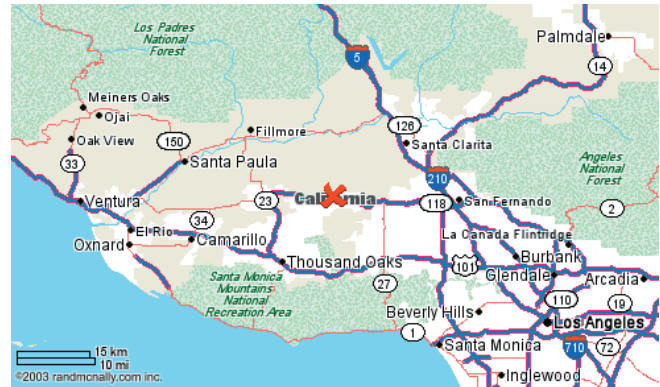

Maps & Directions

From Los Angeles:

1. Go South on Hwy 101
2. Exit at Tapo Canyon Rd.
3. Turn Left (South) at signal at the end of the off ramp.
4. Turn left (East) at second signal onto Cochran St.
5. Turn right (South) at first signal onto Winifred St.
6. Turn right (West) at second stop sign onto Valley Fair St.
7. Go to the second building on your right.

From Northern California:

1. Go South on Hwy 101
2. Take the HWY 23 NORTH exit
3. Follow HWY 23 through Merge to Hwy 118
4. Exit at Tapo Canyon Rd.
5. Turn Right (South) at signal at the end of the off ramp.
6. Turn left (East) at first signal onto Cochran St.
7. Turn right (South) at first signal onto Winifred St.
8. Turn right (West) at second stop sign onto Valley Fair Street.
9. Go to the second building on your right.