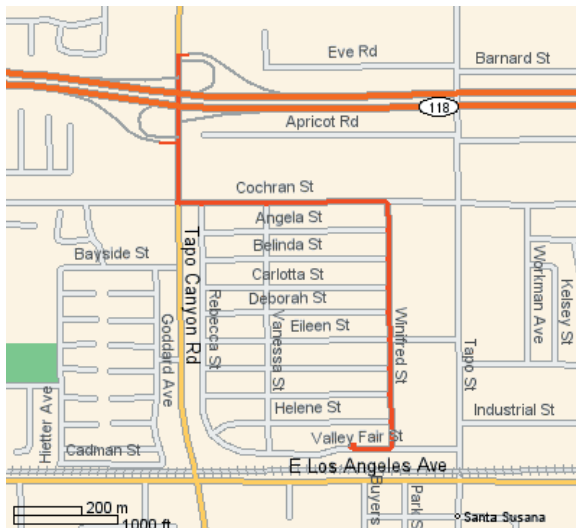

Maps & Directions

From Los Angeles:

1. Go South on Hwy 101
2. Exit at Tapo Canyon Rd.
3. Turn Left (South) at signal at the end of the off ramp.
4. Turn left (East) at second signal onto Cochran St.
5. Turn right (South) at first signal onto Winifred St.
6. Turn right (West) at second stop sign onto Valley Fair St.
7. Go to the second building on your right.

From Northern California:

1. Go South on Hwy 101
2. Take the HWY 23 NORTH exit
3. Follow HWY 23 through Merge to Hwy 118
4. Exit at Tapo Canyon Rd.
5. Turn Right (South) at signal at the end of the off ramp.
6. Turn left (East) at first signal onto Cochran St.
7. Turn right (South) at first signal onto Winifred St.
8. Turn right (West) at second stop sign onto Valley Fair Street.
9. Go to the second building on your right.